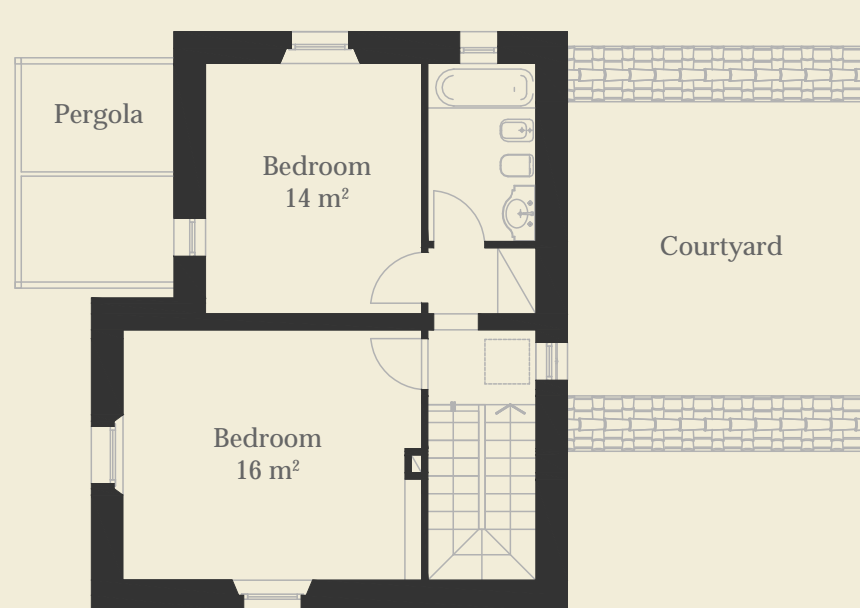

Villa Santa Caterina

Villa Santa Caterina is a characteristic 2-bedroom villa that boasts magnificent views both northwards and towards San Giovanni d'Asso. The villa is accessed from the central courtyard with its interior made up of a spacious living/dining area complete with traditional fireplace that effortlessly leads onto the Pergola area for al fresco dining. In addition to the 2 large bedrooms, the Villa has its own large (wine) cellar and garden as well as an exclusive courtyard with its characteristic arches.

PODERE
AMPELLA

Villa Santa Caterina

GROUND FLOOR

FIRST FLOOR

CELLAR

Villa Santa Caterina

Features

Villa own house (126m²) with spacious living/dining area, 2 large bedrooms and 2 bathrooms, pergola, exclusive courtyard, large garden (537m²) and cellar (60m²).