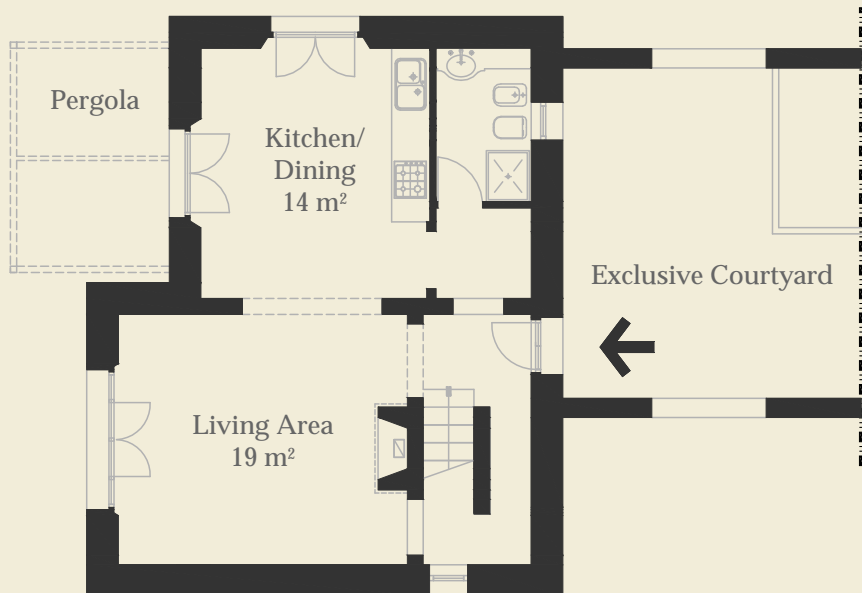

Villa Santa Caterina

Villa Santa Caterina is a characteristic 2-bedroom villa that boasts magnificent views both northwards and towards San Giovanni d'Asso. The villa is accessed from the central courtyard with its interior made up of a spacious living/dining area complete with traditional fireplace that effortlessly leads onto the Pergola area for al fresco dining. In addition to the 2 large bedrooms, the Villa has its own large (wine) cellar and garden as well as an exclusive courtyard with its characteristic arches.

PODERE
AMPELLA

Villa Santa Caterina

GROUND FLOOR

FIRST FLOOR

CELLAR

Villa Santa Caterina

Features

Villa own house (126m²) with spacious living/dining area, 2 large bedrooms and 2 bathrooms, pergola, exclusive courtyard, large garden (537m²) and cellar (60m²).